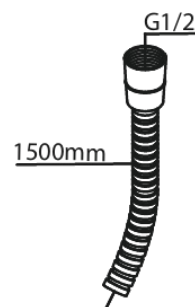

Product features

FM Mattsson Denmark ApS
Hvidkærvej 48, 5250 Odense SV, DK-56416218

+45 88 33 00 34 danmark@fmmattssongroup.com

Mere information på damixa.com

damixa