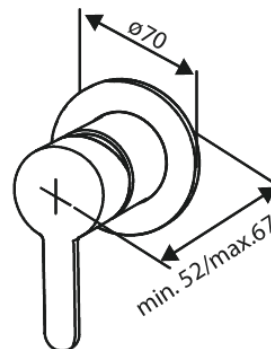

FM Mattsson Denmark ApS
Hvidkærvej 48, 5250 Odense SV, DK-56416218

+45 88 33 00 34 danmark@fmmattssongroup.com

Mere information på damixa.com

damixa