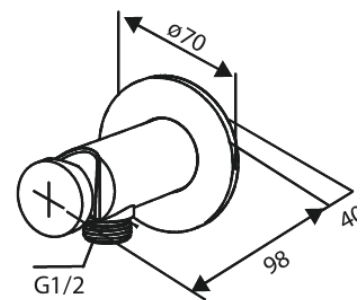

FM Mattsson Denmark ApS
Hvidkærvej 48, 5250 Odense SV, DK-56416218

+45 88 33 00 34 danmark@fmmattssongroup.com

Mere information på damixa.com

damixa