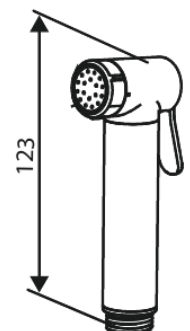

Product features

FM Mattsson Denmark ApS
Hvidkærvej 48, 5250 Odense SV, DK-56416218

+45 88 33 00 34 danmark@fmmattssongroup.com

Mere information på damixa.com

damixa